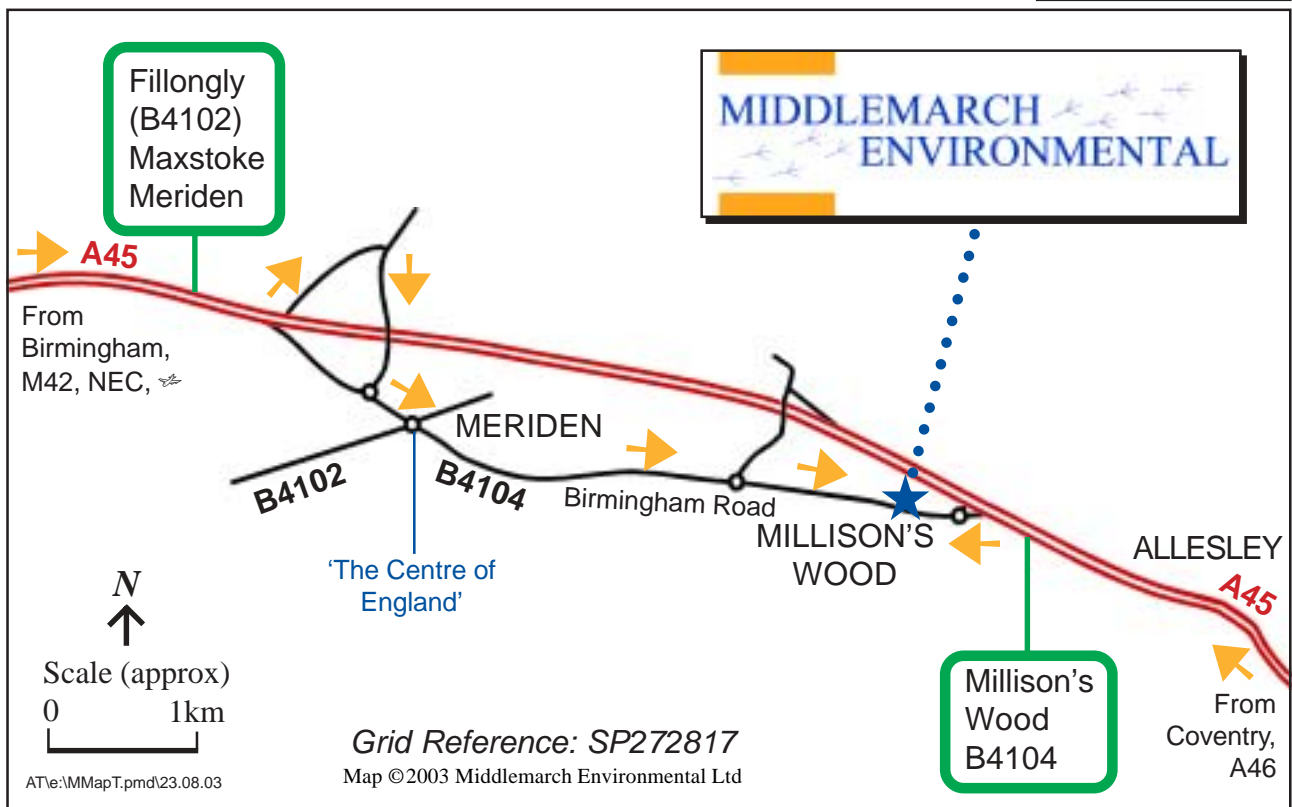

DETAIL MAP

Middlemarch Environmental Ltd, Triumph House, Birmingham Road, Allesley, Coventry CV5 9AZ
Tel 01676 525880 : Fax 01676 521400 : Email: admin@middlemarch-environmental.com