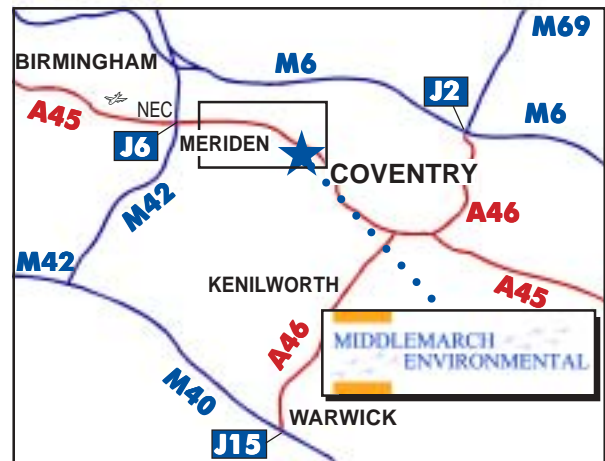

MIDDLEMARCH ENVIRONMENTAL

HOW TO FIND US ...

By Public Transport:

By air to Birmingham Airport (BHX) or by rail to Coventry or Birmingham International. Then taxi or bus (West Midlands 900) to Millison's Wood. Bus stop is outside our offices. See www.travelwm.co.uk for times.

By Road:

From Coventry and the East Exit A45 west of Coventry (signposted Millison's Wood B4104). Our offices are 500m from the A45 on the right.

From Birmingham and the West Exit A45 after the M42 and A446 junctions, on a minor road signposted to Fillongly, Maxstoke and Meriden. Follow signs to Meriden then drive straight through to Millison's Wood. Our offices are on the left 500m before the A45 junction.

LOCATION MAP